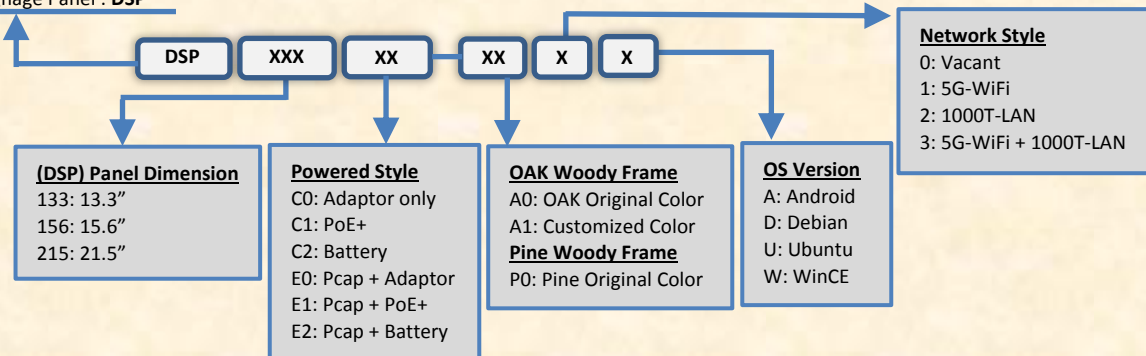

- Large TV Screen Display via HDMI.
- It not only a digital signage and also can be a Wi-Fi hotspot for usage.
- Built-in Digital Signage App (e.Frame-host) provides stand-alone operation.
- Various display block types to easily design custom ad layout.  
ex.: (video, image, scrolling text, real-time)
- Capable to display more than 4 of animated video simultaneously.
- Provides ad template for design reference.
- Supported video formats: MPEG-4, AVI, RTSP.
- Supported image formats: JPEG, BMP, PNG, GIF.
- Scheduled Display Functionality: set each ad display time, sleep & resume times.
- Provides free software to edit/update advertising contents.
  - Over Wi-Fi: using App ( e.Frame-mobile) on Android device.
  - Over GigE: using App ( e.Frame-pc) on Windows PC.

#### Ordering Information

Digital Signage Panel : DSP

Model Number	DSP215
Screen Size	21.5"
Resolution	1920 x 1080
Brightness	250 cd/m2
Contrast Ratio	3000:1
Aspect Ratio	16:9
View Angle	85/85/85/85
System Memory	2 GB
Flash Memory	8GB (Default) / 16GB / 32GB
Updating Method	GigE/ Wi-Fi/ U-keyboard & mouse
Input/ Output	HDMI, USB 2.0, USB 3.0, IR Jack, RJ45, micro SD
Power Input	DC 12V or PoE+ (802.3at) or Battery (4300mAhx3)
Power Consumption	Max 12w @4x video showing simultaneously
Active Area Size ( W x H )	268.11 x 476.64 mm
Product Size ( W x H )	300 x 520 mm
Touch	Capacitive / Resistive (Optional)
Product Weight	4.5kg
Chassis & Frame	Brown, Metal Black
Accessories	Power Adapter, landscape/ portrait Stand, User Manual
VESA Mount	200/ 100 x 100 mm