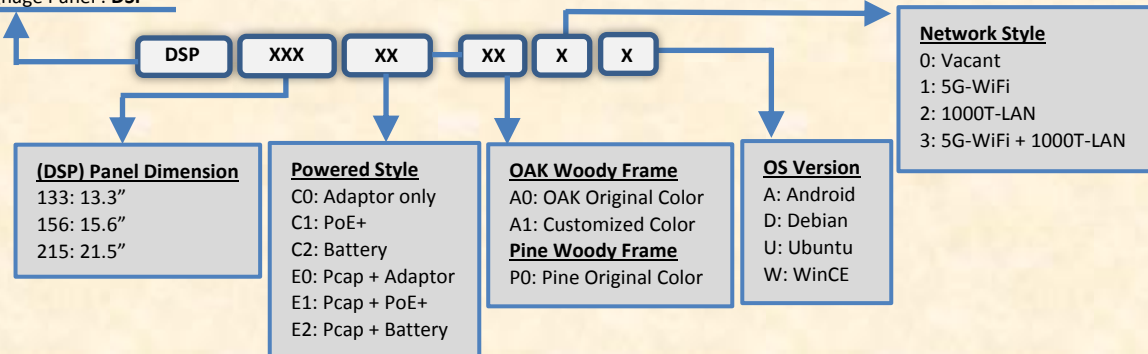

Ordering Information

Digital Signage Panel : DSP